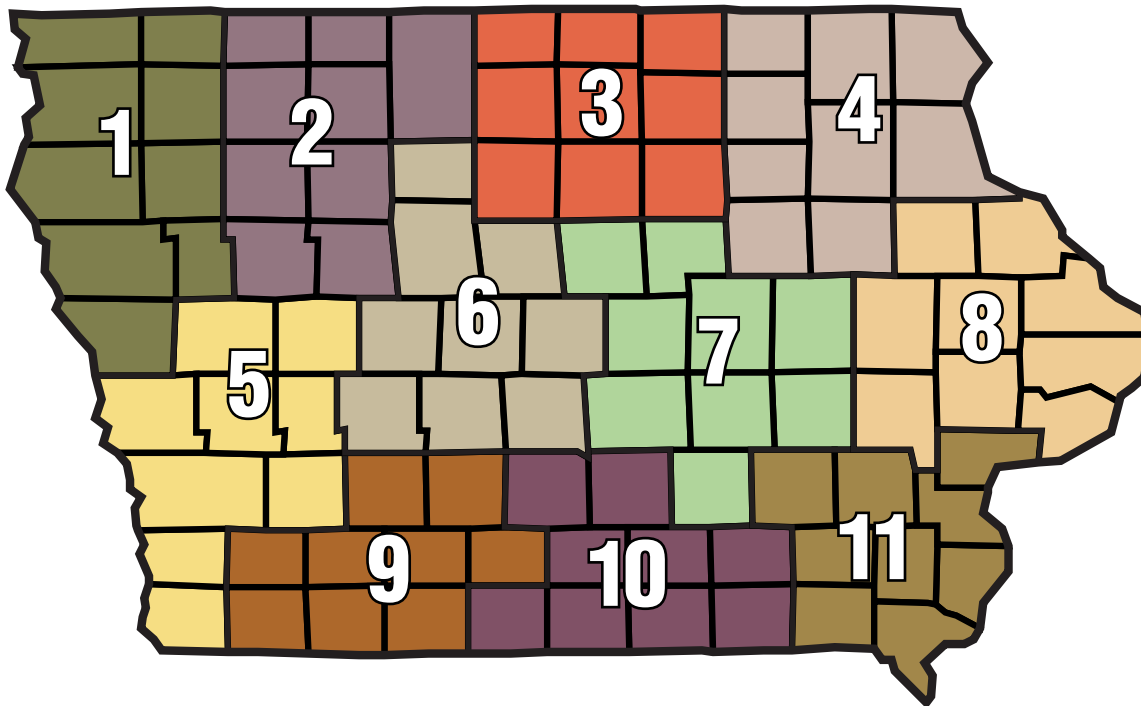

Winnebago
Worth
Mitchell
Hancock
Cerro Gordo
Floyd
Wright
Franklin
Butler

\$9.95

Zone 4

Howard
Winneshiek
Allamakee
Chickasaw
Bremer
Fayette
Clayton
Black Hawk
Buchanan

\$12.95

Zone 5

Crawford
Carroll
Harrison
Shelby
Audubon
Pottawattamie
Cass
Mills
Fremont

\$12.95

Zone 6

Humboldt
Webster
Hamilton
Greene
Boone
Story
Guthrie
Dallas
Polk

\$12.95

Zone 7

Hardin
Grundy
Marshall
Tama
Benton
Jasper
Poweshiek
Iowa
Mahaska

\$12.95

Zone 8

Delaware
Dubuque
Linn
Jones
Jackson
Johnson
Cedar
Clinton
Scott

\$12.95

Zone 9

Adair
Madison
Montgomery
Adams
Union
Clarke
Page
Taylor
Ringgold

\$12.95

Zone 10

Warren
Marion
Lucas
Monroe
Wapello
Decatur
Wayne
Appanoose
Davis

\$12.95

Zone 11

Keokuk
Washington
Louisa
Muscatine
Jefferson
Henry
Des Moines
Van Buren
Lee

\$12.95

Each Atlas CD consists of 9 bordering counties making up 1 of 11 Zones that depict all 99 Iowa counties. 192 city and village maps are also included in this series. The high resolution digital map data is presented in Adobe Portable Document Format (PDF).