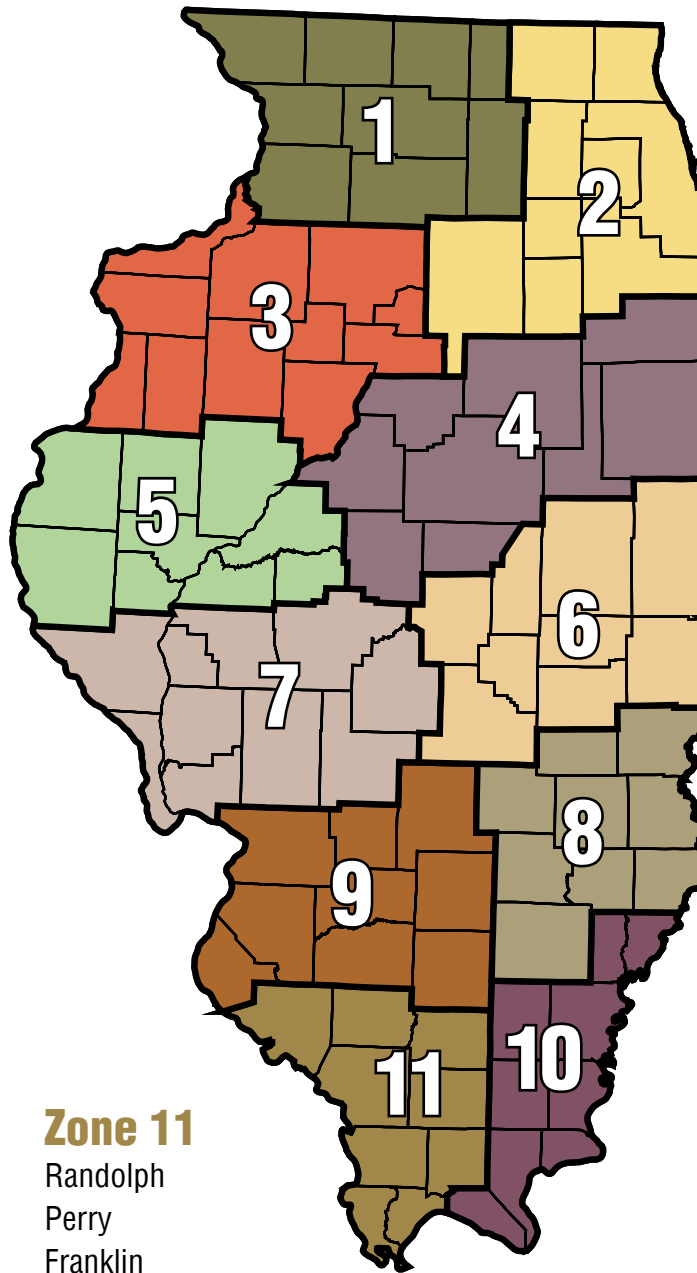

Historic Atlas of Illinois Counties

Zone 1

Jo Daviess
Stephenson
Winnebago
Boone
Carroll
Ogle
DeKalb
Whiteside
Lee

\$9.95

Zone 2

McHenry
Lake
Kane
Dupage
Cook
LaSalle
Kendall
Grundy
Will

\$9.95

Zone 5

Hancock
McDonough
Fulton
Adams
Schuyler
Brown
Cass
Mason
Menard

\$9.95

Zone 6

Macon
Piatt
Champaign
Vermillion
Shelby
Moultrie
Douglas
Coles
Edgar

\$9.95

Zone 9

Madison
Bond
Fayette
Monroe
Saint Clair
Clinton
Washington
Marion
Jefferson

\$9.95

Zone 10

Edwards
Wabash
Hamilton
White
Saline
Gallatin
Pope
Hardin
Massac

\$9.95

Zone 11

Randolph
Perry
Franklin
Jackson
Williamson
Union
Johnson
Alexander
Pulaski

\$9.95

Zone 3

\$9.95

Zone 8

Cumberland
Clark
Effingham
Jasper
Crawford
Clay
Richland
Lawrence
Wayne

\$9.95

Adobe Reader® 6.0
included on each CD

Each Atlas CD consists of 9 or more bordering counties making up 1 of 11 Zones that depict all 102 Illinois counties. The high resolution digital map data is presented in Adobe Portable Document Format (PDF).