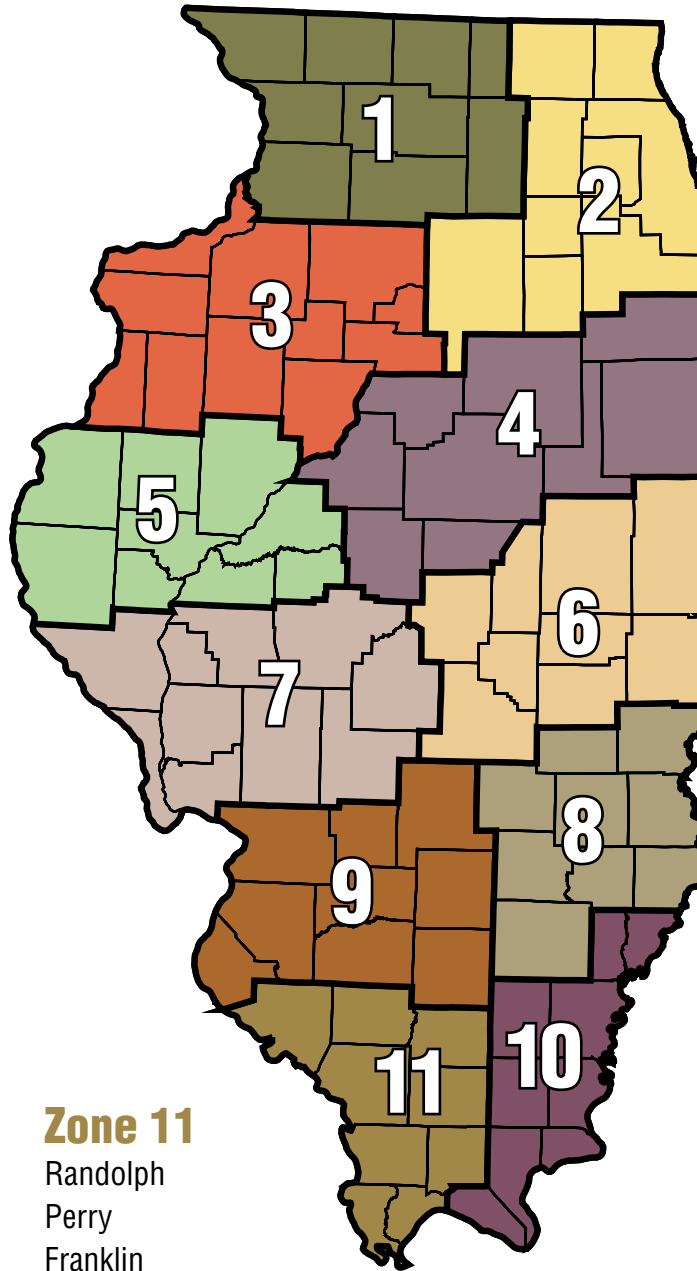

## Zone 9

Madison  
Bond  
Fayette  
Monroe  
Saint Clair  
Clinton  
Washington  
Marion  
Jefferson

**\$9.95**

## Zone 10

Edwards  
Wabash  
Hamilton  
White  
Saline  
Gallatin  
Pope  
Hardin  
Massac

**\$9.95**

## Zone 11

Randolph  
Perry  
Franklin  
Jackson  
Williamson  
Union  
Johnson  
Alexander  
Pulaski

**\$9.95**

## Zone 3

Rock Island  
Henry  
Bureau  
Putnam  
Mercer  
Henderson  
Warren  
Knox  
Stark  
Peoria  
Marshall

**\$9.95**