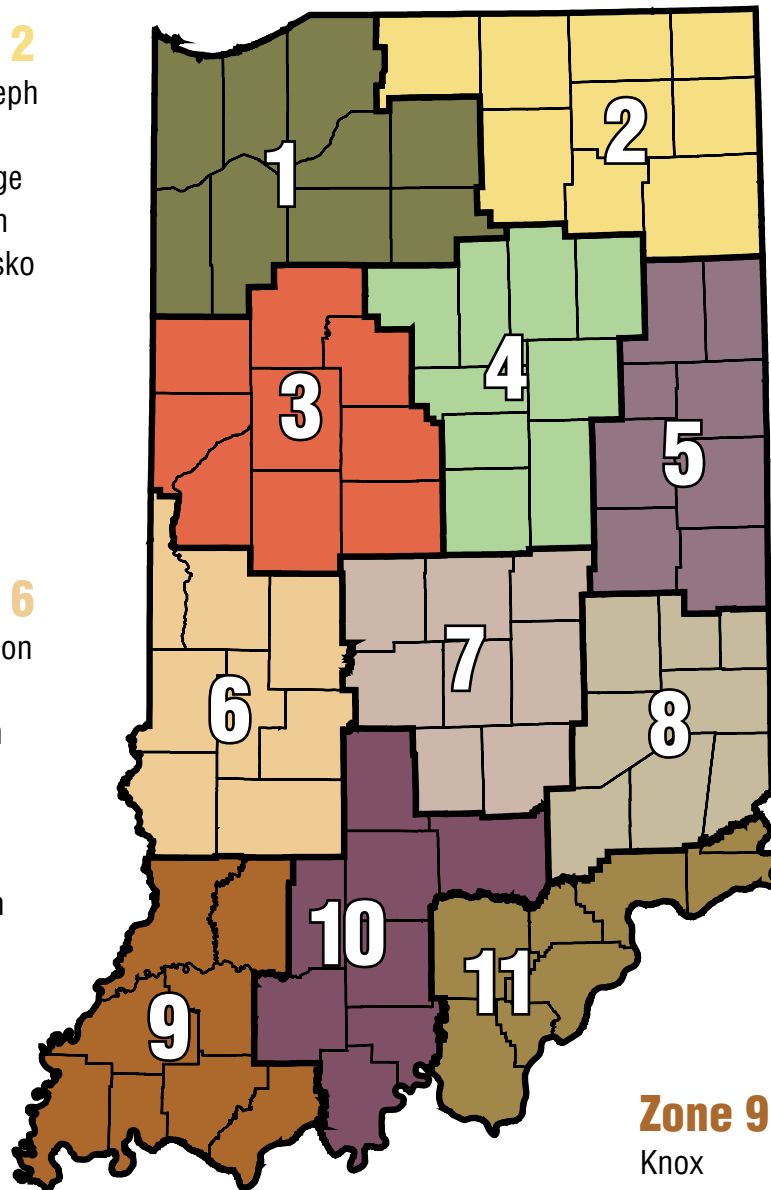

Historic Atlas of Indiana Counties

Zone 1

Lake
Porter
Laporte
Newton
Jasper
Starke
Marshall
Pulaski
Fulton

\$9.95

Zone 2

St. Joseph
Elkhart
Lagrange
Steuben
Kosciusko
Noble
DeKalb
Whitley
Allen

\$9.95

Zone 5

Wells
Adams
Blackford
Jay
Delaware
Randolph
Henry
Wayne

\$8.95

Zone 6

Vermillion
Parke
Putnam
Vigo
Clay
Owen
Sullivan
Greene

\$8.95

Zone 3

Benton
White
Carroll
Warren
Tippecanoe
Clinton
Fountain
Montgomery
Boone

Rush
Fayette
Union
Decatur
Franklin
Jennings
Ripley
Dearborn

\$8.95

Zone 9

Knox
Daviss
Gibson
Pike
Posey
Vanderburgh
Warrick
Spencer

\$8.95

Zone 10

Monroe
Martin
Lawrence
Jackson
Dubois
Orange
Crawford
Perry

\$8.95

Zone 11

Ohio
Washington
Scott
Jefferson
Switzerland
Harrison
Floyd
Clark

\$8.95

Adobe Reader® 6.0
included on each CD

Each Atlas CD consists of a series of either 8 or 9 bordering counties making up 1 of 11 Zones that depict all 92 Indiana counties. The high resolution digital map data is presented in Adobe Portable Document Format (PDF).