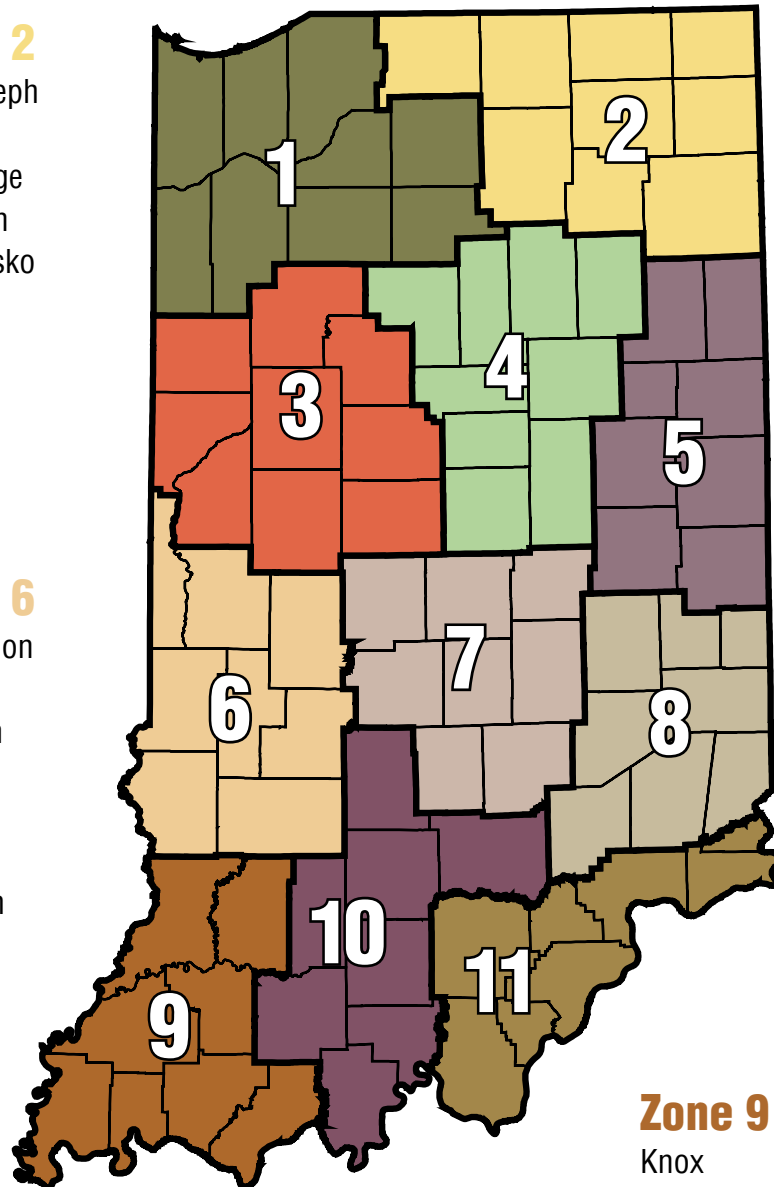

Historic Atlas of Indiana Counties

Zone 1

Lake
Porter
Laporte
Newton
Jasper
Starke
Marshall
Pulaski
Fulton

\$9.95

Zone 2

St. Joseph
Elkhart
Lagrange
Steuben
Kosciusko
Noble
DeKalb
Whitley
Allen

\$9.95

Zone 5

Wells
Adams
Blackford
Jay
Delaware
Randolph
Henry
Wayne

\$8.95

Zone 6

Vermillion
Parke
Putnam
Vigo
Clay
Owen
Sullivan
Greene

\$8.95

Zone 3

Benton
White
Carroll
Warren
Tippecanoe
Clinton
Fountain
Montgomery
Boone

Rush
Fayette
Union
Decatur
Franklin
Jennings
Ripley
Dearborn

\$8.95

Zone 9

Knox
Daviess
Gibson
Pike
Posey
Vanderburgh
Warrick
Spencer

\$8.95

Zone 10

Monroe
Martin
Lawrence
Jackson
Dubois
Orange
Crawford
Perry

\$8.95

Zone 11

Ohio
Washington
Scott
Jefferson
Switzerland
Harrison
Floyd
Clark

\$8.95

Adobe Reader® 6.0
included on each CD

Each Atlas CD consists of a series of either 8 or 9 bordering counties making up 1 of 11 Zones that depict all 92 Indiana counties. The high resolution digital map data is presented in Adobe Portable Document Format (PDF).